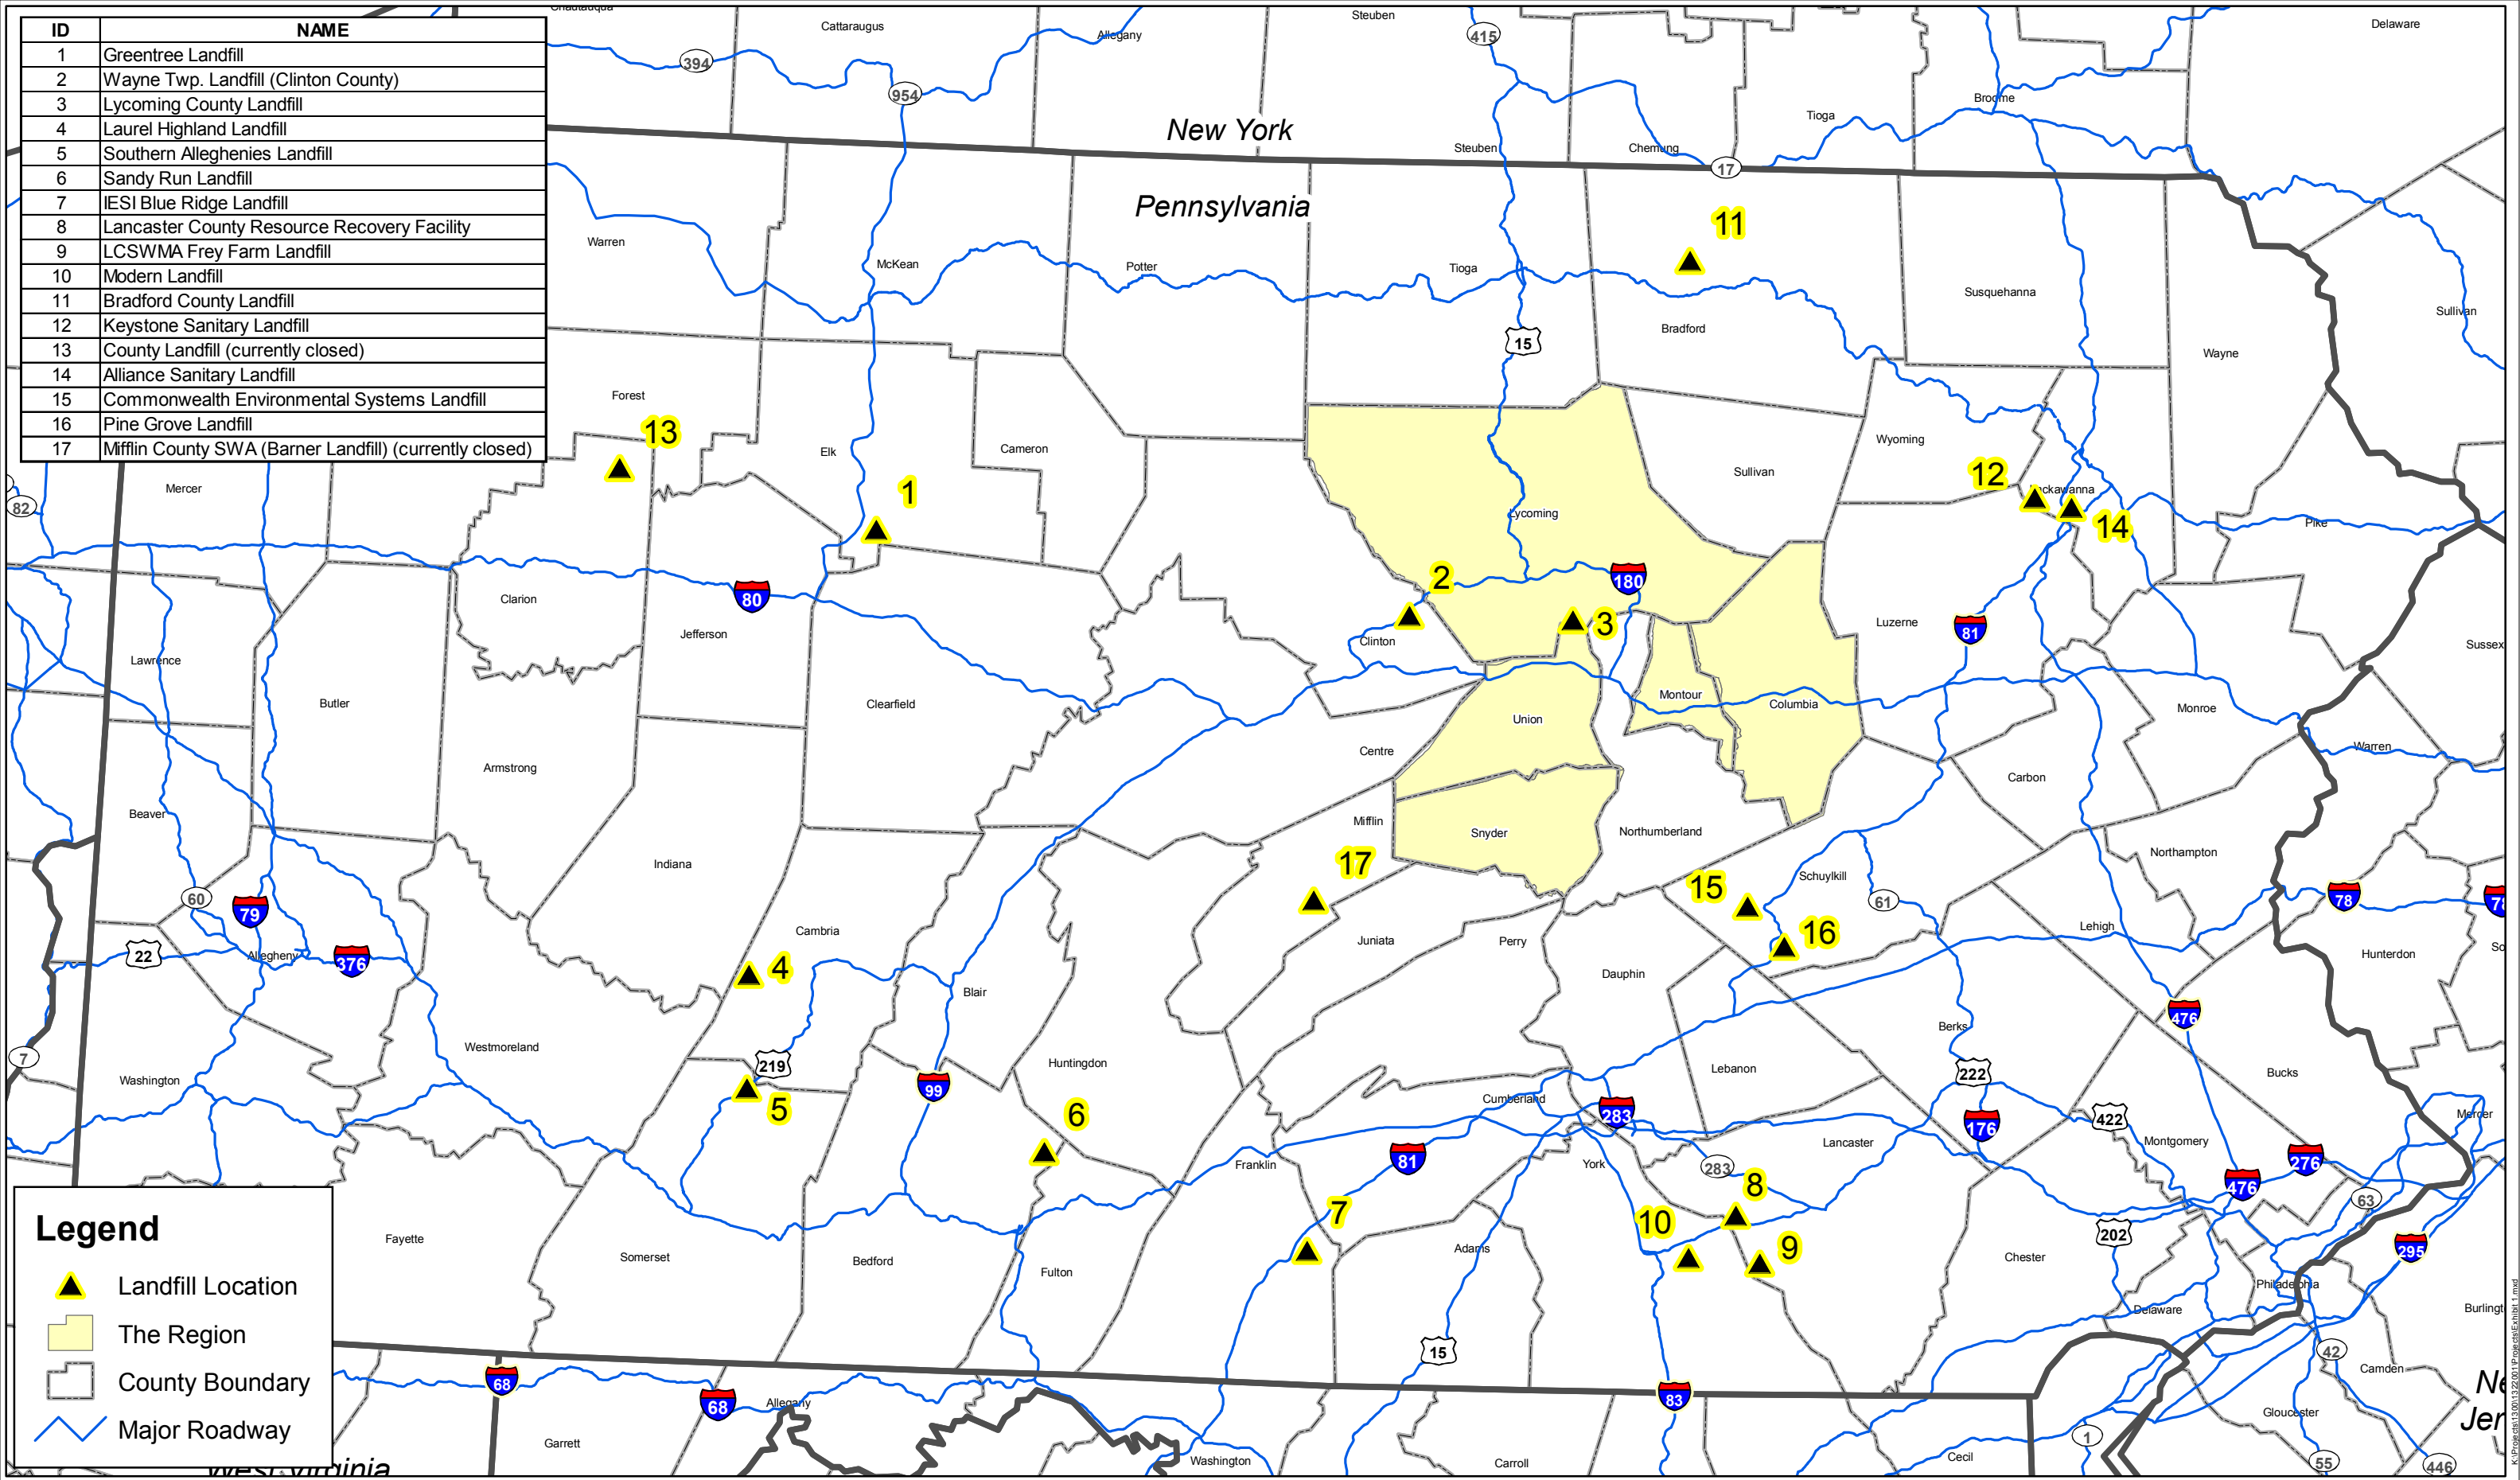

ID	NAME
1	Greentree Landfill
2	Wayne Twp. Landfill (Clinton County)
3	Lycoming County Landfill
4	Laurel Highland Landfill
5	Southern Alleghenies Landfill
6	Sandy Run Landfill
7	IESI Blue Ridge Landfill
8	Lancaster County Resource Recovery Facility
9	LCSWMA Frey Farm Landfill
10	Modern Landfill
11	Bradford County Landfill
12	Keystone Sanitary Landfill
13	County Landfill (currently closed)
14	Alliance Sanitary Landfill
15	Commonwealth Environmental Systems Landfill
16	Pine Grove Landfill
17	Mifflin County SWA (Barner Landfill) (currently closed)

Legend

- Landfill Location
- The Region
- County Boundary
- Major Roadway